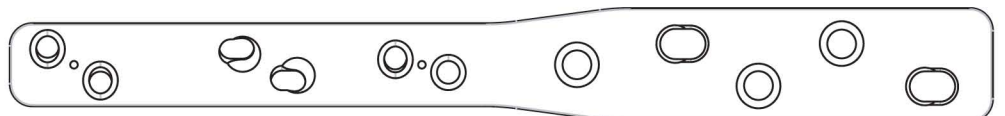

2.7-3.5mm Castless PCA Plate

110mm Ref: 107500110

120mm Ref: 107500120

130mm Ref: 107500130

140mm Ref: 107500140

ALWAYS CONFIRM SCALE