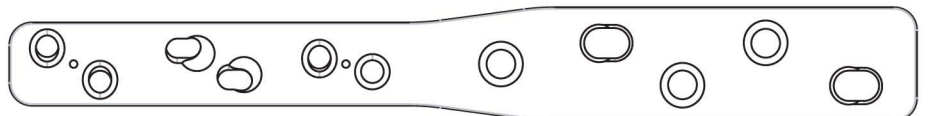

2.7-3.5mm Castless PCA Plate

110mm Ref: 107500110

120mm Ref: 107500120

130mm Ref: 107500130

140mm Ref: 107500140

ALWAYS CONFIRM SCALE