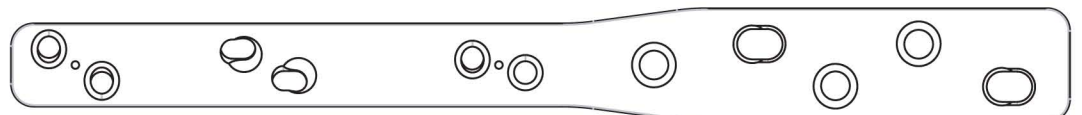

2.7-3.5mm Castless PCA Plate

110mm Ref: 107500110

120mm Ref: 107500120

130mm Ref: 107500130

140mm Ref: 107500140

ALWAYS CONFIRM SCALE